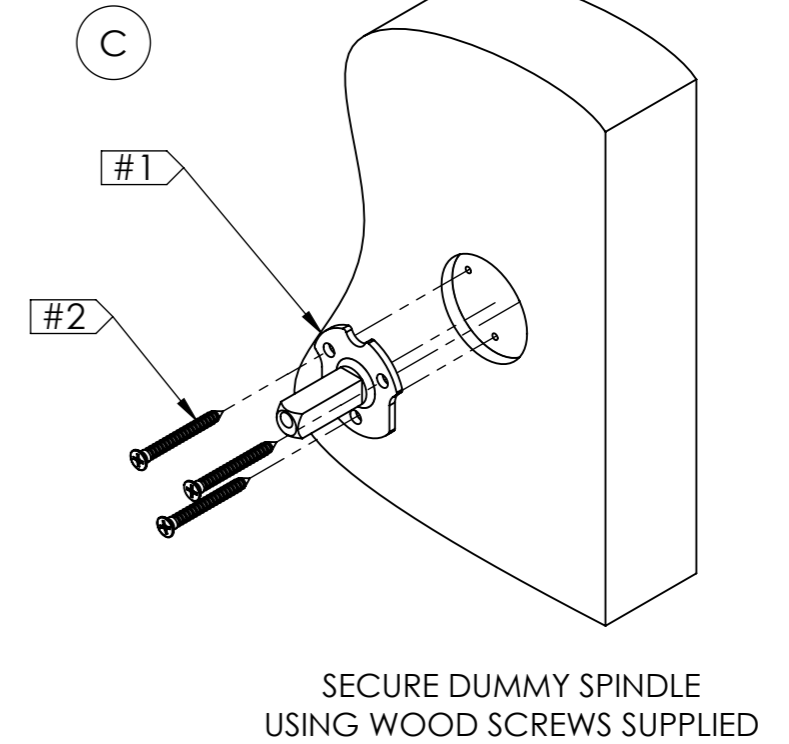

IMDK-003 - SATURN & BANDED EGG DOOR KNOB - FITTING INSTRUCTIONS

FIXED DEAD - SINGLE/PAIR

NOTE
ROSE FIXINGS ARE OFFSET AT 12°
DRILL PILOT HOLES AT SPECIFIED ANGLE PRIOR TO FITTING
DO NOT DRILL HOLES SQUARE TO DOOR FACE

FIG. A

FIXING KIT