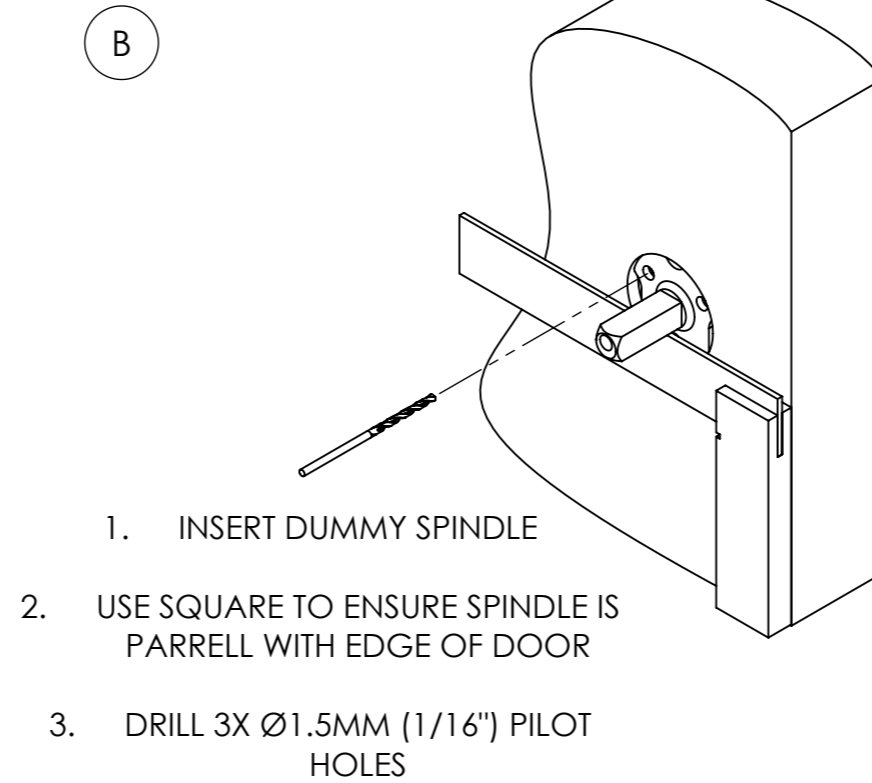

IMDK-003 - SATURN & BANDED EGG DOOR KNOB - FITTING INSTRUCTIONS

FIXED DEAD - SINGLE/PAIR

NOTE
ROSE FIXINGS ARE OFFSET AT 12°
DRILL PILOT HOLES AT SPECIFIED ANGLE PRIOR TO FITTING
DO NOT DRILL HOLES SQUARE TO DOOR FACE