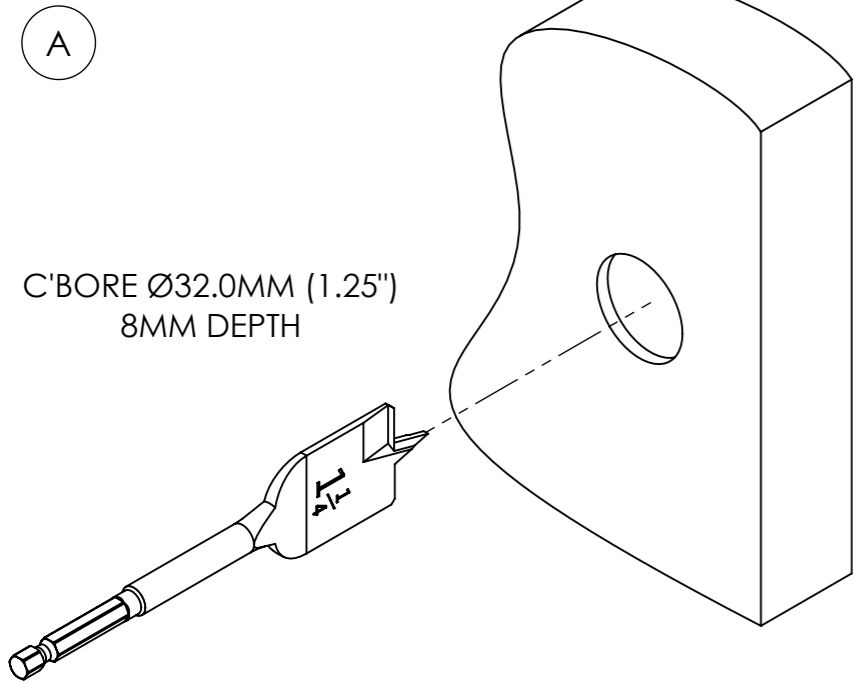

IMDK-003 - SATURN & BANDED EGG DOOR KNOB - FITTING INSTRUCTIONS

FIXED DEAD - SINGLE/PAIR

NOTE
ROSE FIXINGS ARE OFFSET AT 12°
DRILL PILOT HOLES AT SPECIFIED ANGLE PRIOR TO FITTING
DO NOT DRILL HOLES SQUARE TO DOOR FACE