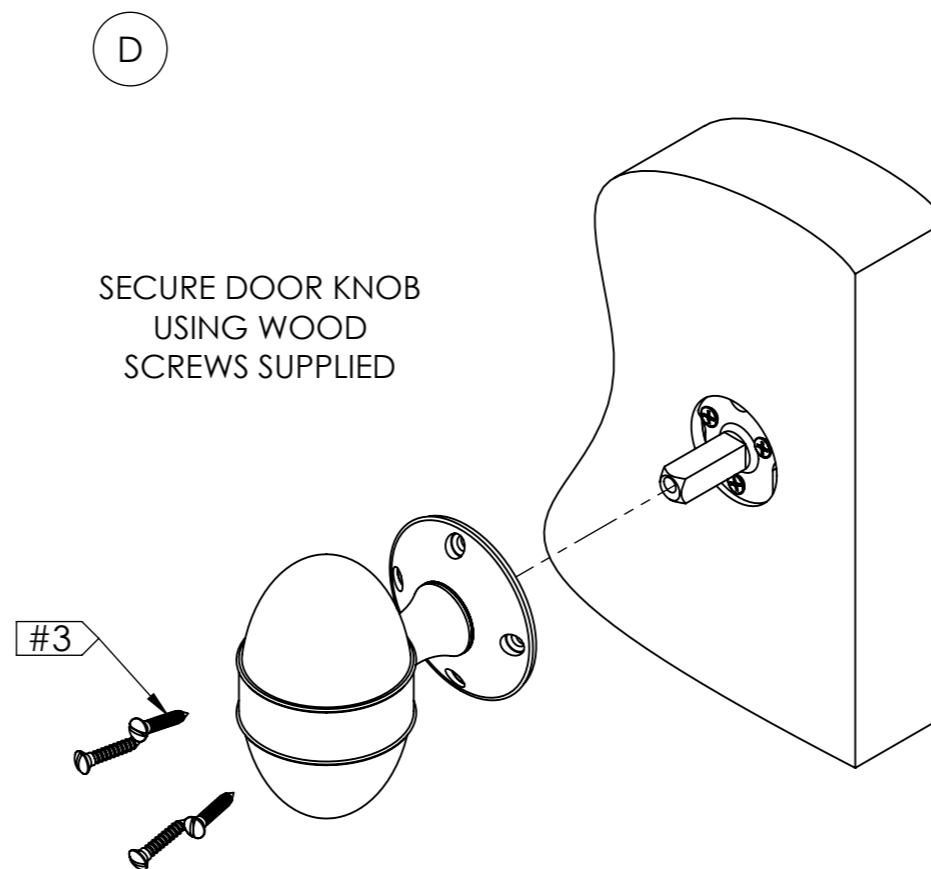

IMDK-003 - SATURN & BANDED EGG DOOR KNOB - FITTING INSTRUCTIONS

FIXED DEAD - SINGLE/PAIR

NOTE
ROSE FIXINGS ARE OFFSET AT 12°
DRILL PILOT HOLES AT SPECIFIED ANGLE PRIOR TO FITTING
DO NOT DRILL HOLES SQUARE TO DOOR FACE

FIG. A

FIXING KIT