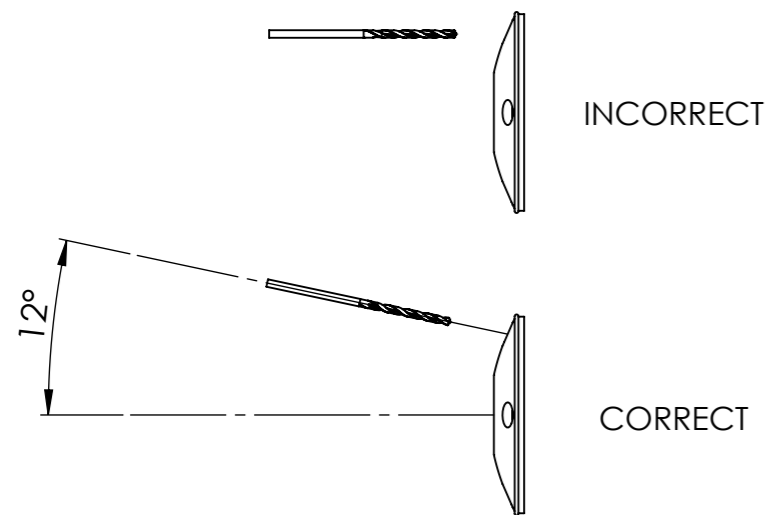

IMDK-003 - SATURN & BANDED EGG DOOR KNOB - FITTING INSTRUCTIONS

FIXED DEAD - SINGLE/PAIR

NOTE
ROSE FIXINGS ARE OFFSET AT 12°
DRILL PILOT HOLES AT SPECIFIED ANGLE PRIOR TO FITTING
DO NOT DRILL HOLES SQUARE TO DOOR FACE

FIG. A

FIXING KIT