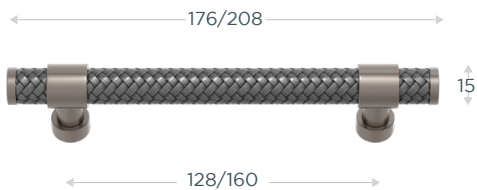

The contemporary over hang grip design, with stepped shaft has been so popular with Turnstyle clients that they have decided to extend the range extensively. The new door lever grip is scaled down overall with a 22mm diameter, set on a very elegant new "flat" rose and is available in Leather, Solid and Hammered brass as well as some Amalfine™ designs, Wire, Woven, Shagreen and Barrel.

AMALFINE™

Barrel - B5231

Projection: 35mm

Shagreen - B5001

Projection: 35mm

Wire - B5440

Projection: 35mm

Woven - B5698

Projection: 35mm

Labyrinth - B7521

Projection: 35mm

NAME	CODE	CENTRE (mm)	LENGTH (mm)	PROJECTION (mm)	WIDTH (mm)
BARREL	B5231	128	176	35	15
BARREL	B5231	160	208	35	15
SHAGREEN	B5001	128	176	35	15
SHAGREEN	B5001	160	208	35	15
WIRE	B5440	128	176	35	15
WIRE	B5440	160	208	35	15
WOVEN	B5698	128	176	35	15
WOVEN	B5698	160	208	35	15
LABYRINTH	B7521	128	176	35	15
LABYRINTH	B7521	160	208	35	15