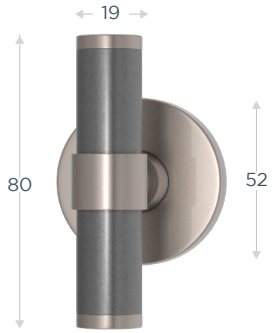

The contemporary over hang grip design, with stepped shaft has been so popular with Turnstyle clients that they have decided to extend the range extensively. The new door lever grip is scaled down overall with a 22mm diameter, set on a very elegant new "flat" rose and is available in Leather, Solid and Hammered brass as well as some Amalfine™ designs, Wire, Woven, Shagreen and Barrel.

Projection: 65mm | 52mm Flat Rose

SOLID HAMMERED

Wire Lever Handle - BH3088

Projection: 65mm | 52mm Flat Rose

LEATHER

Barrel Stitch In Lever Handle - BL5060

Projection: 65mm | 52mm Flat Rose

NAME	CODE	ROSE (mm)	LENGTH (mm)	PROJECTION (mm)	WIDTH (mm)
BARREL STEPPED SOLID	BS3088	52	116	65	22
BARREL STEPPED SOLID HAMMERED	BH3088	52	116	65	22
BARREL STITCH IN STEPPED RECESS LEATHER	BL5060	52	116	65	22

SOLID FINISHES

SOLID HAMMERED FINISHES

LEATHER FINISHES

AMALFINE™

Barrel - B2044

Projection: 64mm

Woven - B2010

Projection: 64mm

Shagreen - B2000

Projection: 64mm

Labyrinth - B8254

Projection: 64mm

Wire - B2025

Projection: 64mm

NAME	CODE	ROSE (mm)	LENGTH (mm)	PROJECTION (mm)	WIDTH (mm)
BARREL	B2044	52	80	64	19
SHAGREEN	B2000	52	80	64	19
WIRE	B2025	52	80	64	19
WOVEN	B2010	52	80	64	19
LABYRINTH	B8254	52	80	64	19