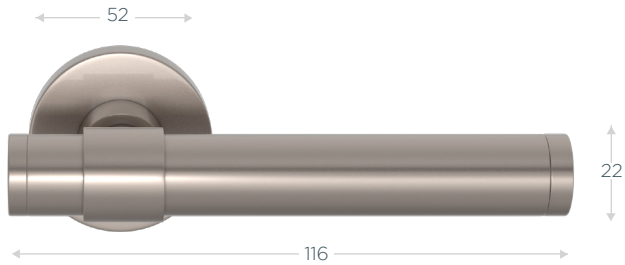

AMALFINE™ FINISHES

METAL FINISHES

TURNSTYLE
DESIGNS

AMALFINE

Woven Lever Handle - B1407

Projection: 65mm | 52mm Flat Rose

Labyrinth Lever Handle - B7005

Projection: 65mm | 58mm Round Rose

NAME	CODE	ROSE (mm)	LENGTH (mm)	PROJECTION (mm)	WIDTH (mm)
WOVEN STEPPED RECESS AMALFINE	B1407	52	116	65	22
LABYRINTH STEPPED RECESS AMALFINE	B7005	58	132	70	25

AMALFINE™ FINISHES

METAL FINISHES

SOLID

Barrel Lever Handle - BS3088

Projection: 65mm | 52mm Flat Rose

SOLID HAMMERED

Wire Lever Handle - BH3088

Projection: 65mm | 52mm Flat Rose

LEATHER

Barrel Stitch In Lever Handle - BL5060

Projection: 65mm | 52mm Flat Rose

NAME	CODE	ROSE (mm)	LENGTH (mm)	PROJECTION (mm)	WIDTH (mm)
BARREL STEPPED SOLID	BS3088	52	116	65	22
BARREL STEPPED SOLID HAMMERED	BH3088	52	116	65	22
BARREL STITCH IN STEPPED RECESS LEATHER	BL5060	52	116	65	22