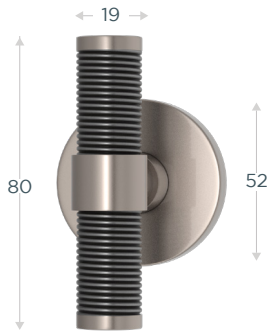

Projection: 65mm | 52mm Flat Rose

SOLID HAMMERED

Wire Lever Handle - BH3088

Projection: 65mm | 52mm Flat Rose

LEATHER

Barrel Stitch In Lever Handle - BL5060

Projection: 65mm | 52mm Flat Rose

NAME	CODE	ROSE (mm)	LENGTH (mm)	PROJECTION (mm)	WIDTH (mm)
BARREL STEPPED SOLID	BS3088	52	116	65	22
BARREL STEPPED SOLID HAMMERED	BH3088	52	116	65	22
BARREL STITCH IN STEPPED RECESS LEATHER	BL5060	52	116	65	22

SOLID FINISHES

SOLID HAMMERED FINISHES

LEATHER FINISHES

AMALFINE™

Barrel - B2044

Projection: 64mm

Woven - B2010

Projection: 64mm

Shagreen - B2000

Projection: 64mm

Labyrinth - B8254

Projection: 64mm

Wire - B2025

Projection: 64mm

NAME	CODE	ROSE (mm)	LENGTH (mm)	PROJECTION (mm)	WIDTH (mm)
BARREL	B2044	52	80	64	19
SHAGREEN	B2000	52	80	64	19
WIRE	B2025	52	80	64	19
WOVEN	B2010	52	80	64	19
LABYRINTH	B8254	52	80	64	19

AMALFINE™ FINISHES

METAL FINISHES

SOLID

Barrel - BS3322

Projection: 64mm

Barrel - BH3322

Projection: 64mm

LEATHER