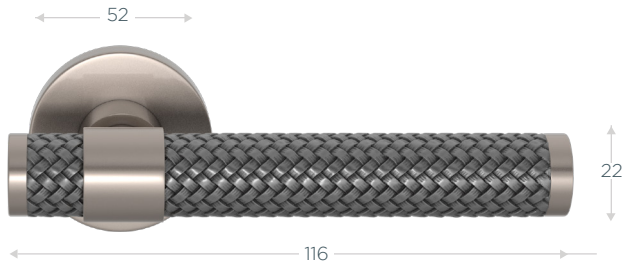

NAME	CODE	ROSE (mm)	LENGTH (mm)	PROJECTION (mm)	WIDTH (mm)
BARREL STEPPED RECESS AMALFINE	B1202	52	116	65	22
SHAGREEN STEPPED RECESS AMALFINE	B1339	52	116	65	22
WIRE STEPPED RECESS AMALFINE	B1355	52	116	65	22

AMALFINE™ FINISHES

METAL FINISHES

TURNSTYLE
DESIGNS

AMALFINE

Woven Lever Handle - B1407

Projection: 65mm | 52mm Flat Rose

Labyrinth Lever Handle - B7005

Projection: 65mm | 58mm Round Rose

NAME	CODE	ROSE (mm)	LENGTH (mm)	PROJECTION (mm)	WIDTH (mm)
WOVEN STEPPED RECESS AMALFINE	B1407	52	116	65	22
LABYRINTH STEPPED RECESS AMALFINE	B7005	58	132	70	25

AMALFINE™ FINISHES

METAL FINISHES

SOLID

Barrel Lever Handle - BS3088

Projection: 65mm | 52mm Flat Rose

SOLID HAMMERED

Wire Lever Handle - BH3088

Projection: 65mm | 52mm Flat Rose

LEATHER

Barrel Stitch In Lever Handle - BL5060

Projection: 65mm | 52mm Flat Rose

NAME	CODE	ROSE (mm)	LENGTH (mm)	PROJECTION (mm)	WIDTH (mm)
BARREL STEPPED SOLID	BS3088	52	116	65	22
BARREL STEPPED SOLID HAMMERED	BH3088	52	116	65	22
BARREL STITCH IN STEPPED RECESS LEATHER	BL5060	52	116	65	22