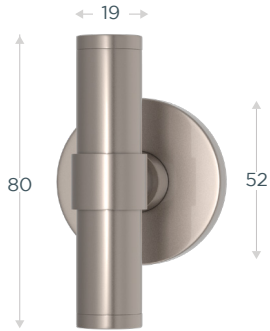

Projection: 65mm | 52mm Flat Rose

SOLID HAMMERED

Wire Lever Handle - BH3088

Projection: 65mm | 52mm Flat Rose

LEATHER

Barrel Stitch In Lever Handle - BL5060

Projection: 65mm | 52mm Flat Rose

NAME	CODE	ROSE (mm)	LENGTH (mm)	PROJECTION (mm)	WIDTH (mm)
BARREL STEPPED SOLID	BS3088	52	116	65	22
BARREL STEPPED SOLID HAMMERED	BH3088	52	116	65	22
BARREL STITCH IN STEPPED RECESS LEATHER	BL5060	52	116	65	22

Shagreen - B2000

Projection: 64mm

Labyrinth - B8254

Projection: 64mm

Wire - B2025

Projection: 64mm

NAME	CODE	ROSE (mm)	LENGTH (mm)	PROJECTION (mm)	WIDTH (mm)
BARREL	B2044	52	80	64	19
SHAGREEN	B2000	52	80	64	19
WIRE	B2025	52	80	64	19
WOVEN	B2010	52	80	64	19
LABYRINTH	B8254	52	80	64	19

AMALFINE™ FINISHES

METAL FINISHES

SOLID

Barrel - BS3322

Projection: 64mm

Barrel - BH3322

Projection: 64mm

LEATHER

Barrel Stitch In - BL5099

Projection: 64mm

NAME	CODE	ROSE (mm)	LENGTH (mm)	PROJECTION (mm)	WIDTH (mm)
BARREL STEPPED SOLID	BS3322	52	80	64	19
BARREL STEPPED SOLID HAMMERED	BH3322	52	80	64	19
BARREL STITCH IN STEPPED RECESS LEATHER	BL5099	52	80	64	19