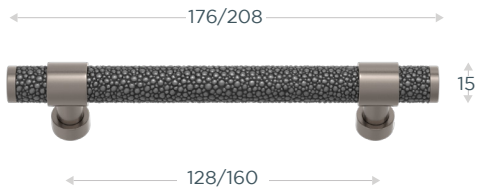

The contemporary over hang grip design, with stepped shaft has been so popular with Turnstyle clients that they have decided to extend the range extensively. The new door lever grip is scaled down overall with a 22mm diameter, set on a very elegant new "flat" rose and is available in Leather, Solid and Hammered brass as well as some Amalfine™ designs, Wire, Woven, Shagreen and Barrel.

The range is being extended to all the above designs in door levers, door pulls and Cabinet D handles. Multiply the eight new developments across the 54 combinations of finishes per design and you can soon work out that Turnstyle have added a choice of over 400 new door combination options per product type.

AMALFINE™

Barrel - B5231

Projection: 35mm

Shagreen - B5001

Projection: 35mm

Wire - B5440

Projection: 35mm

Woven - B5698