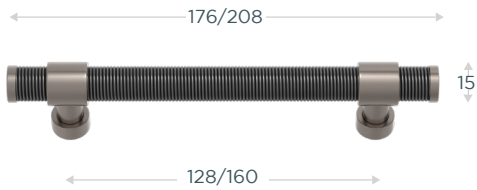

The contemporary over hang grip design, with stepped shaft has been so popular with Turnstyle clients that they have decided to extend the range extensively. The new door lever grip is scaled down overall with a 22mm diameter, set on a very elegant new "flat" rose and is available in Leather, Solid and Hammered brass as well as some Amalfine™ designs, Wire, Woven, Shagreen and Barrel.

AMALFINE™

Barrel - B5231

Projection: 35mm

Shagreen - B5001

Projection: 35mm

Wire - B5440

Projection: 35mm

Woven - B5698

Projection: 35mm

Labyrinth - B7521

Projection: 35mm

NAME	CODE	CENTRE (mm)	LENGTH (mm)	PROJECTION (mm)	WIDTH (mm)
BARREL	B5231	128	176	35	15
BARREL	B5231	160	208	35	15
SHAGREEN	B5001	128	176	35	15
SHAGREEN	B5001	160	208	35	15
WIRE	B5440	128	176	35	15
WIRE	B5440	160	208	35	15
WOVEN	B5698	128	176	35	15
WOVEN	B5698	160	208	35	15
LABYRINTH	B7521	128	176	35	15
LABYRINTH	B7521	160	208	35	15