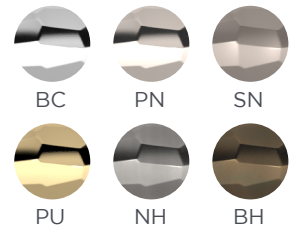

SOLID FINISHES

SOLID HAMMERED FINISHES

LEATHER FINISHES

AMALFINE™

Barrel - B2044

Projection: 64mm

Woven - B2010

Projection: 64mm

AMALFINE™ FINISHES

METAL FINISHES

SOLID

Barrel - BS3322

Projection: 64mm

Barrel - BH3322

Projection: 64mm

LEATHER

Barrel Stitch In - BL5099

Projection: 64mm

NAME	CODE	ROSE (mm)	LENGTH (mm)	PROJECTION (mm)	WIDTH (mm)
BARREL STEPPED SOLID	BS3322	52	80	64	19
BARREL STEPPED SOLID HAMMERED	BH3322	52	80	64	19
BARREL STITCH IN STEPPED RECESS LEATHER	BL5099	52	80	64	19

SOLID FINISHES

SOLID HAMMERED FINISHES

LEATHER FINISHES