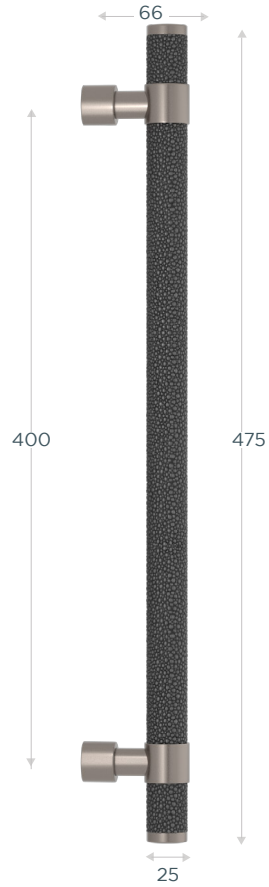

The contemporary over hang grip design, with stepped shaft has been so popular with Turnstyle clients that they have decided to extend the range extensively. The new door lever grip is scaled down overall with a 22mm diameter, set on a very elegant new "flat" rose and is available in Leather, Solid and Hammered brass as well as some Amalfine™ designs, Wire, Woven, Shagreen and Barrel.

Barrel - BL8080

Projection: 35mm

NAME	CODE	CENTRE (mm)	LENGTH (mm)	PROJECTION (mm)	WIDTH (mm)
BARREL SOLID	BS5599	128	176	35	15
BARREL SOLID	BS5599	160	208	35	15
BARREL SOLID HAMMERED	BH5599	128	176	35	15
BARREL SOLID HAMMERED	BH5599	160	208	35	15
BARREL RECESS LEATHER	BL8080	128	176	35	15
BARREL RECESS LEATHER	BL8080	160	208	35	15

METAL FINISHES

SOLID HAMMERED FINISHES

LEATHER FINISHES

AMALFINE

Barrel Pull Handle - B1432

Shagreen Pull Handle - B1553

Wire Pull Handle - B1622

AMALFINE™ FINISHES

METAL FINISHES

NAME	CODE	CENTRE (mm)	LENGTH (mm)	PROJECTION (mm)	WIDTH (mm)
BARREL STEPPED RECESS AMALFINE	B1432	400	475	66	25
SHAGREEN STEPPED RECESS AMALFINE	B1553	400	475	66	25
WIRE STEPPED RECESS AMALFINE	B1622	400	475	66	25