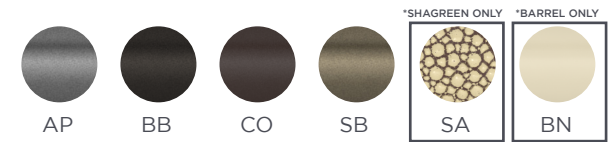

METAL FINISHES

SOLID HAMMERED FINISHES

LEATHER FINISHES

AMALFINE

Barrel Pull Handle - B1432

Shagreen Pull Handle - B1553

Wire Pull Handle - B1622

AMALFINE™ FINISHES

METAL FINISHES

NAME	CODE	CENTRE (mm)	LENGTH (mm)	PROJECTION (mm)	WIDTH (mm)
BARREL STEPPED RECESS AMALFINE	B1432	400	475	66	25
SHAGREEN STEPPED RECESS AMALFINE	B1553	400	475	66	25
WIRE STEPPED RECESS AMALFINE	B1622	400	475	66	25