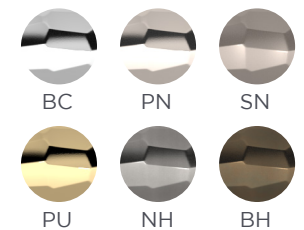

AMALFINE™ FINISHES

METAL FINISHES

SOLID AND HAMMERED

Barrel - BS5599

Projection: 35mm

Barrel - BH5599

Projection: 35mm

LEATHER

Barrel - BL8080

Projection: 35mm

NAME	CODE	CENTRE (mm)	LENGTH (mm)	PROJECTION (mm)	WIDTH (mm)
BARREL SOLID	BS5599	128	176	35	15
BARREL SOLID	BS5599	160	208	35	15
BARREL SOLID HAMMERED	BH5599	128	176	35	15
BARREL SOLID HAMMERED	BH5599	160	208	35	15
BARREL RECESS LEATHER	BL8080	128	176	35	15
BARREL RECESS LEATHER	BL8080	160	208	35	15

METAL FINISHES

SOLID HAMMERED FINISHES

LEATHER FINISHES

AMALFINE

Barrel Pull Handle - B1432

Shagreen Pull Handle - B1553

Wire Pull Handle - B1622

AMALFINE™ FINISHES

METAL FINISHES

NAME	CODE	CENTRE (mm)	LENGTH (mm)	PROJECTION (mm)	WIDTH (mm)
BARREL STEPPED RECESS AMALFINE	B1432	400	475	66	25
SHAGREEN STEPPED RECESS AMALFINE	B1553	400	475	66	25
WIRE STEPPED RECESS AMALFINE	B1622	400	475	66	25