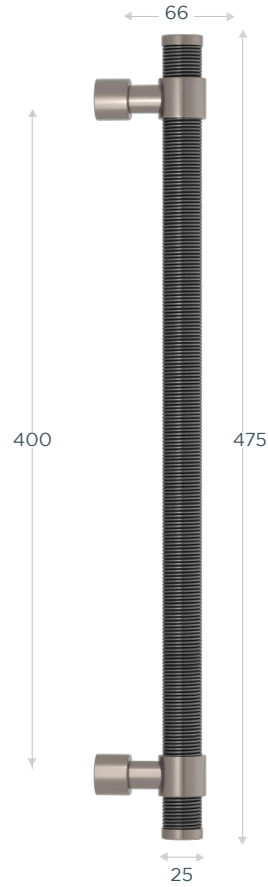

The contemporary over hang grip design, with stepped shaft has been so popular with Turnstyle clients that they have decided to extend the range extensively. The new door lever grip is scaled down overall with a 22mm diameter, set on a very elegant new "flat" rose and is available in Leather, Solid and Hammered brass as well as some Amalfine™ designs, Wire, Woven, Shagreen and Barrel.

Barrel - BL8080

Projection: 35mm

NAME	CODE	CENTRE (mm)	LENGTH (mm)	PROJECTION (mm)	WIDTH (mm)
BARREL SOLID	BS5599	128	176	35	15
BARREL SOLID	BS5599	160	208	35	15
BARREL SOLID HAMMERED	BH5599	128	176	35	15
BARREL SOLID HAMMERED	BH5599	160	208	35	15
BARREL RECESS LEATHER	BL8080	128	176	35	15
BARREL RECESS LEATHER	BL8080	160	208	35	15

METAL FINISHES

SOLID HAMMERED FINISHES

LEATHER FINISHES

AMALFINE

Barrel Pull Handle - B1432

Shagreen Pull Handle - B1553

Wire Pull Handle - B1622

AMALFINE™ FINISHES

METAL FINISHES

NAME	CODE	CENTRE (mm)	LENGTH (mm)	PROJECTION (mm)	WIDTH (mm)
BARREL STEPPED RECESS AMALFINE	B1432	400	475	66	25
SHAGREEN STEPPED RECESS AMALFINE	B1553	400	475	66	25
WIRE STEPPED RECESS AMALFINE	B1622	400	475	66	25