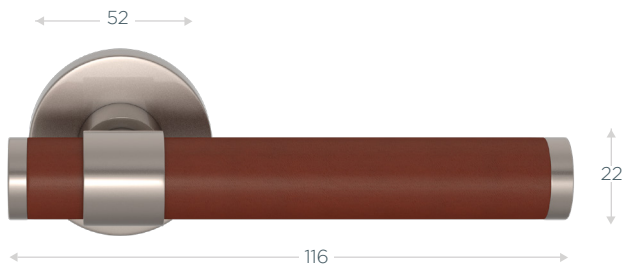

NAME	CODE	ROSE (mm)	LENGTH (mm)	PROJECTION (mm)	WIDTH (mm)
WOVEN STEPPED RECESS AMALFINE	B1407	52	116	65	22
LABYRINTH STEPPED RECESS AMALFINE	B7005	58	132	70	25

AMALFINE™ FINISHES

METAL FINISHES

SOLID

Barrel Lever Handle - BS3088

Projection: 65mm | 52mm Flat Rose

SOLID HAMMERED

Wire Lever Handle - BH3088

Projection: 65mm | 52mm Flat Rose

LEATHER

Barrel Stitch In Lever Handle - BL5060

Projection: 65mm | 52mm Flat Rose

NAME	CODE	ROSE (mm)	LENGTH (mm)	PROJECTION (mm)	WIDTH (mm)
BARREL STEPPED SOLID	BS3088	52	116	65	22
BARREL STEPPED SOLID HAMMERED	BH3088	52	116	65	22
BARREL STITCH IN STEPPED RECESS LEATHER	BL5060	52	116	65	22

SOLID FINISHES

SOLID HAMMERED FINISHES

LEATHER FINISHES

AMALFINE™

Barrel - B2044

Projection: 64mm

Woven - B2010

Projection: 64mm