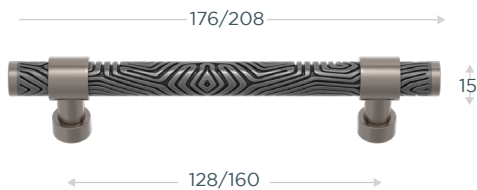

The contemporary over hang grip design, with stepped shaft has been so popular with Turnstyle clients that they have decided to extend the range extensively. The new door lever grip is scaled down overall with a 22mm diameter, set on a very elegant new "flat" rose and is available in Leather, Solid and Hammered brass as well as some Amalfine™ designs, Wire, Woven, Shagreen and Barrel.

AMALFINE™

Barrel - B5231

Projection: 35mm

Shagreen - B5001

Projection: 35mm

Wire - B5440

Projection: 35mm

Woven - B5698

Projection: 35mm

Labyrinth - B7521

Projection: 35mm

NAME	CODE	CENTRE (mm)	LENGTH (mm)	PROJECTION (mm)	WIDTH (mm)
BARREL	B5231	128	176	35	15
BARREL	B5231	160	208	35	15
SHAGREEN	B5001	128	176	35	15
SHAGREEN	B5001	160	208	35	15
WIRE	B5440	128	176	35	15
WIRE	B5440	160	208	35	15
WOVEN	B5698	128	176	35	15
WOVEN	B5698	160	208	35	15
LABYRINTH	B7521	128	176	35	15
LABYRINTH	B7521	160	208	35	15