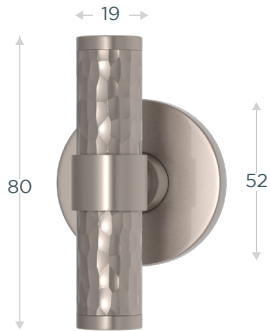

SOLID FINISHES

SOLID HAMMERED FINISHES

LEATHER FINISHES

AMALFINE™

Barrel - B2044

Projection: 64mm

Woven - B2010

Projection: 64mm

Shagreen - B2000

Projection: 64mm

Labyrinth - B8254

Projection: 64mm

Wire - B2025

Projection: 64mm

NAME	CODE	ROSE (mm)	LENGTH (mm)	PROJECTION (mm)	WIDTH (mm)
BARREL	B2044	52	80	64	19
SHAGREEN	B2000	52	80	64	19
WIRE	B2025	52	80	64	19
WOVEN	B2010	52	80	64	19
LABYRINTH	B8254	52	80	64	19

AMALFINE™ FINISHES

METAL FINISHES

SOLID

Barrel - BS3322

Projection: 64mm

Barrel - BH3322

Projection: 64mm

LEATHER

Barrel Stitch In - BL5099

Projection: 64mm

NAME	CODE	ROSE (mm)	LENGTH (mm)	PROJECTION (mm)	WIDTH (mm)
BARREL STEPPED SOLID	BS3322	52	80	64	19
BARREL STEPPED SOLID HAMMERED	BH3322	52	80	64	19
BARREL STITCH IN STEPPED RECESS LEATHER	BL5099	52	80	64	19