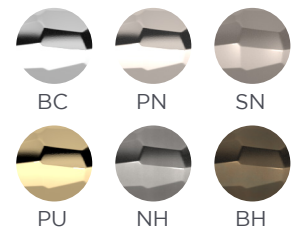

NAME	CODE	ROSE (mm)	LENGTH (mm)	PROJECTION (mm)	WIDTH (mm)
WOVEN STEPPED RECESS AMALFINE	B1407	52	116	65	22
LABYRINTH STEPPED RECESS AMALFINE	B7005	58	132	70	25

AMALFINE™ FINISHES

METAL FINISHES

SOLID

Barrel Lever Handle - BS3088

Projection: 65mm | 52mm Flat Rose

SOLID HAMMERED

Wire Lever Handle - BH3088

Projection: 65mm | 52mm Flat Rose

LEATHER

Barrel Stitch In Lever Handle - BL5060

Projection: 65mm | 52mm Flat Rose

NAME	CODE	ROSE (mm)	LENGTH (mm)	PROJECTION (mm)	WIDTH (mm)
BARREL STEPPED SOLID	BS3088	52	116	65	22
BARREL STEPPED SOLID HAMMERED	BH3088	52	116	65	22
BARREL STITCH IN STEPPED RECESS LEATHER	BL5060	52	116	65	22

SOLID FINISHES

SOLID HAMMERED FINISHES

LEATHER FINISHES

AMALFINE™

Barrel - B2044

Projection: 64mm

Woven - B2010

Projection: 64mm