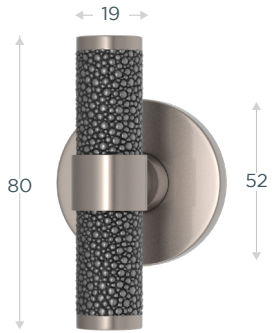

The contemporary over hang grip design, with stepped shaft has been so popular with Turnstyle clients that they have decided to extend the range extensively. The new door lever grip is scaled down overall with a 22mm diameter, set on a very elegant new "flat" rose and is available in Leather, Solid and Hammered brass as well as some Amalfine™ designs, Wire, Woven, Shagreen and Barrel.

Projection: 65mm | 52mm Flat Rose

SOLID HAMMERED

Wire Lever Handle - BH3088

Projection: 65mm | 52mm Flat Rose

LEATHER

Barrel Stitch In Lever Handle - BL5060

Projection: 65mm | 52mm Flat Rose

NAME	CODE	ROSE (mm)	LENGTH (mm)	PROJECTION (mm)	WIDTH (mm)
BARREL STEPPED SOLID	BS3088	52	116	65	22
BARREL STEPPED SOLID HAMMERED	BH3088	52	116	65	22
BARREL STITCH IN STEPPED RECESS LEATHER	BL5060	52	116	65	22

SOLID FINISHES

SOLID HAMMERED FINISHES

LEATHER FINISHES

AMALFINE™

Barrel - B2044

Projection: 64mm

Woven - B2010

Projection: 64mm

Shagreen - B2000

Projection: 64mm

Labyrinth - B8254

Projection: 64mm

Wire - B2025

Projection: 64mm

NAME	CODE	ROSE (mm)	LENGTH (mm)	PROJECTION (mm)	WIDTH (mm)
BARREL	B2044	52	80	64	19
SHAGREEN	B2000	52	80	64	19
WIRE	B2025	52	80	64	19
WOVEN	B2010	52	80	64	19
LABYRINTH	B8254	52	80	64	19