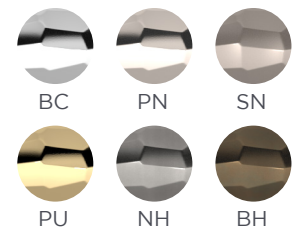

METAL FINISHES

NAME	CODE	CENTRE (mm)	LENGTH (mm)	PROJECTION (mm)	WIDTH (mm)
BARREL STEPPED RECESS AMALFINE	B1432	400	475	66	25
SHAGREEN STEPPED RECESS AMALFINE	B1553	400	475	66	25
WIRE STEPPED RECESS AMALFINE	B1622	400	475	66	25

AMALFINE

Woven Pull Handle - B1887

Labyrinth Pull Handle - B7444

AMALFINE™ FINISHES

METAL FINISHES

NAME	CODE	CENTRE (mm)	LENGTH (mm)	PROJECTION (mm)	WIDTH (mm)
WOVEN STEPPED RECESS AMALFINE	B1887	400	475	66	25
LABYRINTH STEPPED RECESS AMALFINE	B7444	300	375	66	25
LABYRINTH STEPPED RECESS AMALFINE	B7444	400	475	66	25

SOLID

SOLID HAMMERED

LEATHER

Barrel Pull Handle - BS1546

Barrel Pull Handle - BH1546

Barrel Stitch In Pull Handle - BL3874

SOLID FINISHES

SOLID HAMMERED FINISHES

LEATHER FINISHES

NAME	CODE	C (mm)	LENGTH (mm)	PROJECTION (mm)	WIDTH (mm)
BARREL STEPPED SOLID	BS1546	400	475	66	25
BARREL STEPPED SOLID HAMMERED	BH1546	400	475	66	25
BARREL STITCH IN STEPPED RECESS LEATHER	BL3874	400	475	66	25