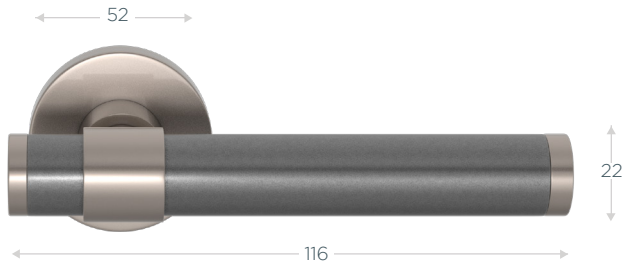

AMALFINE

Barrel Lever Handle - B1202