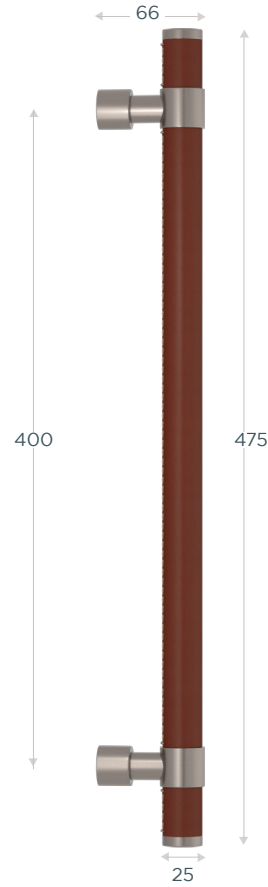

AMALFINE

Woven Pull Handle - B1887

Labyrinth Pull Handle - B7444

AMALFINE™ FINISHES

METAL FINISHES

NAME	CODE	CENTRE (mm)	LENGTH (mm)	PROJECTION (mm)	WIDTH (mm)
WOVEN STEPPED RECESS AMALFINE	B1887	400	475	66	25
LABYRINTH STEPPED RECESS AMALFINE	B7444	300	375	66	25
LABYRINTH STEPPED RECESS AMALFINE	B7444	400	475	66	25

SOLID

SOLID HAMMERED

LEATHER

Barrel Pull Handle - BS1546

Barrel Pull Handle - BH1546

Barrel Stitch In Pull Handle - BL3874

SOLID FINISHES

SOLID HAMMERED FINISHES

LEATHER FINISHES

NAME	CODE	C (mm)	LENGTH (mm)	PROJECTION (mm)	WIDTH (mm)
BARREL STEPPED SOLID	BS1546	400	475	66	25
BARREL STEPPED SOLID HAMMERED	BH1546	400	475	66	25
BARREL STITCH IN STEPPED RECESS LEATHER	BL3874	400	475	66	25

TURNSTYLE
DESIGNS

AMALFINE

Barrel Lever Handle - B1202

Projection: 65mm | 52mm Flat Rose

Shagreen Lever Handle - B1339

Projection: 65mm | 58mm Round Rose

Wire Lever Handle - B1355

Projection: 65mm | 58mm Round Rose