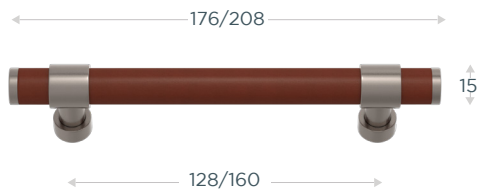

The contemporary over hang grip design, with stepped shaft has been so popular with Turnstyle clients that they have decided to extend the range extensively. The new door lever grip is scaled down overall with a 22mm diameter, set on a very elegant new "flat" rose and is available in Leather, Solid and Hammered brass as well as some Amalfine™ designs, Wire, Woven, Shagreen and Barrel.

Projection: 35mm

Labyrinth - B7521

Projection: 35mm

NAME	CODE	CENTRE (mm)	LENGTH (mm)	PROJECTION (mm)	WIDTH (mm)
BARREL	B5231	128	176	35	15
BARREL	B5231	160	208	35	15
SHAGREEN	B5001	128	176	35	15
SHAGREEN	B5001	160	208	35	15
WIRE	B5440	128	176	35	15
WIRE	B5440	160	208	35	15
WOVEN	B5698	128	176	35	15
WOVEN	B5698	160	208	35	15
LABYRINTH	B7521	128	176	35	15
LABYRINTH	B7521	160	208	35	15

AMALFINE™ FINISHES

METAL FINISHES

SOLID AND HAMMERED

Barrel - BS5599

Projection: 35mm

Barrel - BH5599

Projection: 35mm

LEATHER

Barrel - BL8080

Projection: 35mm

NAME	CODE	CENTRE (mm)	LENGTH (mm)	PROJECTION (mm)	WIDTH (mm)
BARREL SOLID	BS5599	128	176	35	15
BARREL SOLID	BS5599	160	208	35	15
BARREL SOLID HAMMERED	BH5599	128	176	35	15
BARREL SOLID HAMMERED	BH5599	160	208	35	15
BARREL RECESS LEATHER	BL8080	128	176	35	15
BARREL RECESS LEATHER	BL8080	160	208	35	15