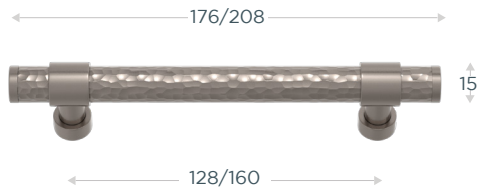

The contemporary over hang grip design, with stepped shaft has been so popular with Turnstyle clients that they have decided to extend the range extensively. The new door lever grip is scaled down overall with a 22mm diameter, set on a very elegant new "flat" rose and is available in Leather, Solid and Hammered brass as well as some Amalfine™ designs, Wire, Woven, Shagreen and Barrel.

Projection: 35mm

Labyrinth - B7521

Projection: 35mm

NAME	CODE	CENTRE (mm)	LENGTH (mm)	PROJECTION (mm)	WIDTH (mm)
BARREL	B5231	128	176	35	15
BARREL	B5231	160	208	35	15
SHAGREEN	B5001	128	176	35	15
SHAGREEN	B5001	160	208	35	15
WIRE	B5440	128	176	35	15
WIRE	B5440	160	208	35	15
WOVEN	B5698	128	176	35	15
WOVEN	B5698	160	208	35	15
LABYRINTH	B7521	128	176	35	15
LABYRINTH	B7521	160	208	35	15

AMALFINE™ FINISHES

METAL FINISHES

SOLID AND HAMMERED

Barrel - BS5599

Projection: 35mm

Barrel - BH5599

Projection: 35mm

LEATHER

Barrel - BL8080

Projection: 35mm

NAME	CODE	CENTRE (mm)	LENGTH (mm)	PROJECTION (mm)	WIDTH (mm)
BARREL SOLID	BS5599	128	176	35	15
BARREL SOLID	BS5599	160	208	35	15
BARREL SOLID HAMMERED	BH5599	128	176	35	15
BARREL SOLID HAMMERED	BH5599	160	208	35	15
BARREL RECESS LEATHER	BL8080	128	176	35	15
BARREL RECESS LEATHER	BL8080	160	208	35	15