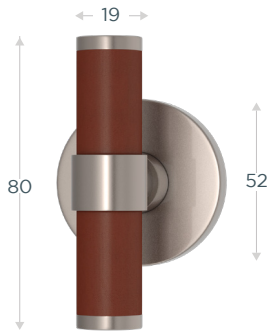

Projection: 65mm | 52mm Flat Rose

SOLID HAMMERED

Wire Lever Handle - BH3088

Projection: 65mm | 52mm Flat Rose

LEATHER

Barrel Stitch In Lever Handle - BL5060

Projection: 65mm | 52mm Flat Rose

NAME	CODE	ROSE (mm)	LENGTH (mm)	PROJECTION (mm)	WIDTH (mm)
BARREL STEPPED SOLID	BS3088	52	116	65	22
BARREL STEPPED SOLID HAMMERED	BH3088	52	116	65	22
BARREL STITCH IN STEPPED RECESS LEATHER	BL5060	52	116	65	22

Shagreen - B2000

Projection: 64mm

Labyrinth - B8254

Projection: 64mm

Wire - B2025

Projection: 64mm

NAME	CODE	ROSE (mm)	LENGTH (mm)	PROJECTION (mm)	WIDTH (mm)
BARREL	B2044	52	80	64	19
SHAGREEN	B2000	52	80	64	19
WIRE	B2025	52	80	64	19
WOVEN	B2010	52	80	64	19
LABYRINTH	B8254	52	80	64	19

AMALFINE™ FINISHES

METAL FINISHES

SOLID

Barrel - BS3322

Projection: 64mm

Barrel - BH3322

Projection: 64mm

LEATHER

Barrel Stitch In - BL5099

Projection: 64mm

NAME	CODE	ROSE (mm)	LENGTH (mm)	PROJECTION (mm)	WIDTH (mm)
BARREL STEPPED SOLID	BS3322	52	80	64	19
BARREL STEPPED SOLID HAMMERED	BH3322	52	80	64	19
BARREL STITCH IN STEPPED RECESS LEATHER	BL5099	52	80	64	19