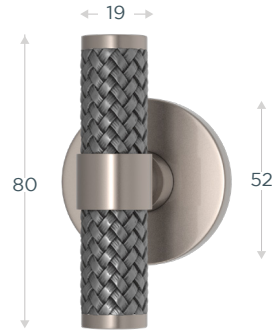

NAME	CODE	ROSE (mm)	LENGTH (mm)	PROJECTION (mm)	WIDTH (mm)
WOVEN STEPPED RECESS AMALFINE	B1407	52	116	65	22
LABYRINTH STEPPED RECESS AMALFINE	B7005	58	132	70	25

AMALFINE™ FINISHES

METAL FINISHES

SOLID

Barrel Lever Handle - BS3088

Projection: 65mm | 52mm Flat Rose

SOLID HAMMERED

Wire Lever Handle - BH3088

Projection: 65mm | 52mm Flat Rose

LEATHER

Barrel Stitch In Lever Handle - BL5060

Projection: 65mm | 52mm Flat Rose

NAME	CODE	ROSE (mm)	LENGTH (mm)	PROJECTION (mm)	WIDTH (mm)
BARREL STEPPED SOLID	BS3088	52	116	65	22
BARREL STEPPED SOLID HAMMERED	BH3088	52	116	65	22
BARREL STITCH IN STEPPED RECESS LEATHER	BL5060	52	116	65	22

SOLID FINISHES

SOLID HAMMERED FINISHES

LEATHER FINISHES

AMALFINE™

Barrel - B2044

Projection: 64mm

Woven - B2010

Projection: 64mm

Shagreen - B2000

Projection: 64mm

Labyrinth - B8254

Projection: 64mm

Wire - B2025

Projection: 64mm

NAME	CODE	ROSE (mm)	LENGTH (mm)	PROJECTION (mm)	WIDTH (mm)
BARREL	B2044	52	80	64	19
SHAGREEN	B2000	52	80	64	19
WIRE	B2025	52	80	64	19
WOVEN	B2010	52	80	64	19
LABYRINTH	B8254	52	80	64	19