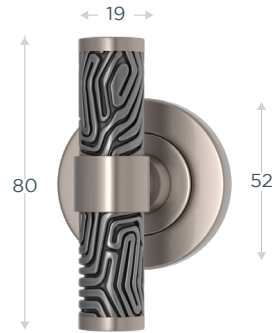

The contemporary over hang grip design, with stepped shaft has been so popular with Turnstyle clients that they have decided to extend the range extensively. The new door lever grip is scaled down overall with a 22mm diameter, set on a very elegant new "flat" rose and is available in Leather, Solid and Hammered brass as well as some Amalfine™ designs, Wire, Woven, Shagreen and Barrel.

Projection: 65mm | 52mm Flat Rose

SOLID HAMMERED

Wire Lever Handle - BH3088

Projection: 65mm | 52mm Flat Rose

LEATHER

Barrel Stitch In Lever Handle - BL5060

Projection: 65mm | 52mm Flat Rose

NAME	CODE	ROSE (mm)	LENGTH (mm)	PROJECTION (mm)	WIDTH (mm)
BARREL STEPPED SOLID	BS3088	52	116	65	22
BARREL STEPPED SOLID HAMMERED	BH3088	52	116	65	22
BARREL STITCH IN STEPPED RECESS LEATHER	BL5060	52	116	65	22

SOLID FINISHES

SOLID HAMMERED FINISHES

LEATHER FINISHES

AMALFINE™

Barrel - B2044

Projection: 64mm

Woven - B2010

Projection: 64mm

Shagreen - B2000

Projection: 64mm

Labyrinth - B8254

Projection: 64mm

Wire - B2025

Projection: 64mm

NAME	CODE	ROSE (mm)	LENGTH (mm)	PROJECTION (mm)	WIDTH (mm)
BARREL	B2044	52	80	64	19
SHAGREEN	B2000	52	80	64	19
WIRE	B2025	52	80	64	19
WOVEN	B2010	52	80	64	19
LABYRINTH	B8254	52	80	64	19