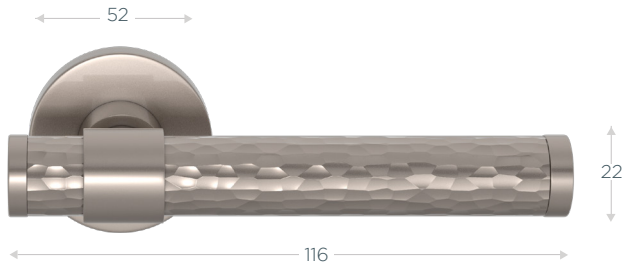

AMALFINE™ FINISHES

METAL FINISHES

TURNSTYLE
DESIGNS

AMALFINE

Woven Lever Handle - B1407

Projection: 65mm | 52mm Flat Rose

Labyrinth Lever Handle - B7005

Projection: 65mm | 58mm Round Rose

NAME	CODE	ROSE (mm)	LENGTH (mm)	PROJECTION (mm)	WIDTH (mm)
WOVEN STEPPED RECESS AMALFINE	B1407	52	116	65	22
LABYRINTH STEPPED RECESS AMALFINE	B7005	58	132	70	25

AMALFINE™ FINISHES

METAL FINISHES

SOLID

Barrel Lever Handle - BS3088

Projection: 65mm | 52mm Flat Rose

SOLID HAMMERED

Wire Lever Handle - BH3088

Projection: 65mm | 52mm Flat Rose

LEATHER

Barrel Stitch In Lever Handle - BL5060

Projection: 65mm | 52mm Flat Rose

NAME	CODE	ROSE (mm)	LENGTH (mm)	PROJECTION (mm)	WIDTH (mm)
BARREL STEPPED SOLID	BS3088	52	116	65	22
BARREL STEPPED SOLID HAMMERED	BH3088	52	116	65	22
BARREL STITCH IN STEPPED RECESS LEATHER	BL5060	52	116	65	22