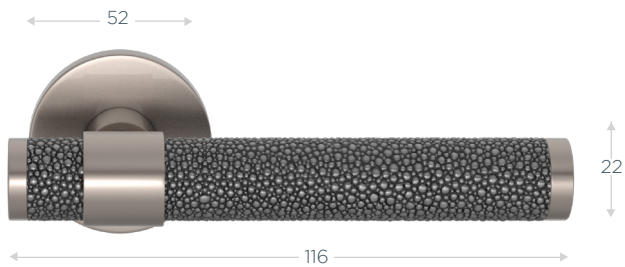

TURNSTYLE
DESIGNS

AMALFINE

Barrel Lever Handle - B1202

Projection: 65mm | 52mm Flat Rose

Shagreen Lever Handle - B1339

Projection: 65mm | 58mm Round Rose

Wire Lever Handle - B1355

Projection: 65mm | 58mm Round Rose

NAME	CODE	ROSE (mm)	LENGTH (mm)	PROJECTION (mm)	WIDTH (mm)
BARREL STEPPED RECESS AMALFINE	B1202	52	116	65	22
SHAGREEN STEPPED RECESS AMALFINE	B1339	52	116	65	22
WIRE STEPPED RECESS AMALFINE	B1355	52	116	65	22