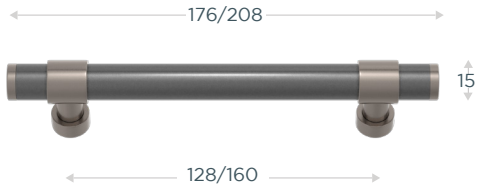

AMALFINE™

Barrel - B5231