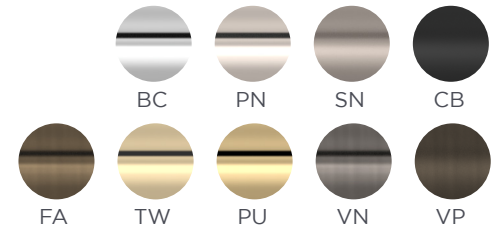

# SOLID

## BANDED EGG - S7568

NAME	CODE	ROSE (mm)	LENGTH (mm)	PROJECTION (mm)	WIDTH (mm)
BANDED EGG SOLID DOOR KNOB	S7568	52	80	75	48
EGG THUMB TURN AND RELEASE	S9559	-	-	40	-

Contact Turnstyle Sales Department for Latch and Mortise Lock Options

### METAL FINISHES