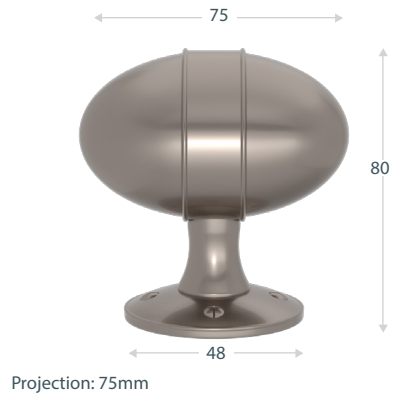

SOLID

BANDED EGG - S7568

NAME	CODE	ROSE (mm)	LENGTH (mm)	PROJECTION (mm)	WIDTH (mm)
BANDED EGG SOLID DOOR KNOB	S7568	52	80	75	48
EGG THUMB TURN AND RELEASE	S9559	-	-	40	-

Contact Turnstyle Sales Department for Latch and Mortise Lock Options