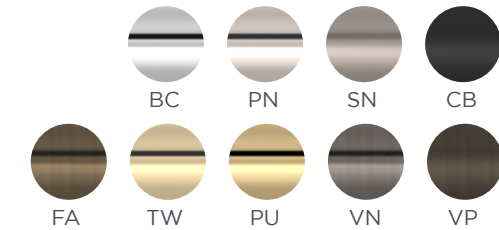

### METAL FINISHES

## SATURN - D6633

NAME	CODE	ROSE (mm)	LENGTH (mm)	PROJECTION (mm)	WIDTH (mm)
BANDED EGG DOOR KNOB	D7568	52	80	75	48
SATURN DOOR KNOB	D6633	58	-	83	-
EGG THUMB TURN AND RELEASE	S9559	-	-	40	-

Contact Turnstyle Sales Department for Latch and Mortise Lock Options

### AMALFINE GRIP FINISHES