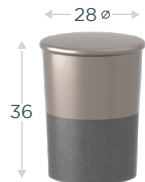

Derived from one of our more classic door lever handle designs, the Flute, Turnstyle has now introduced two sizes of cabinet knob to join the family. The Flute has a beautifully tapered form with a subtle but decorative brass ring to enhance the shape and offer a practical grip.

AMALFINE

MEDIUM FLUTE- D4001

LARGE FLUTE- D5569

MEDIUM CARTRIDGE- D9099

LARGE CARTRIDGE- D8159

STOPPLE- D9780

NAME	CODE	DIA (mm)	PROJECTION (mm)mm
MEDIUM FLUTE	D4001	26	36
LARGE FLUTE	D5569	30	36
MEDIUM CARTRIDGE	D9099	25	36
LARGE CARTRIDGE	D8159	28	36
STOPPLE	D9780	33	32