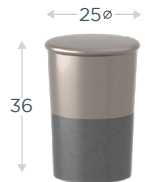

Derived from one of our more classic door lever handle designs, the Flute, Turnstyle has now introduced two sizes of cabinet knob to join the family. The Flute has a beautifully tapered form with a subtle but decorative brass ring to enhance the shape and offer a practical grip.

AMALFINE

MEDIUM FLUTE- D4001

LARGE FLUTE- D5569

MEDIUM CARTRIDGE- D9099

LARGE CARTRIDGE- D8159

STOPPLE- D9780

NAME	CODE	DIA (mm)	PROJECTION (mm)mm
MEDIUM FLUTE	D4001	26	36
LARGE FLUTE	D5569	30	36
MEDIUM CARTRIDGE	D9099	25	36
LARGE CARTRIDGE	D8159	28	36
STOPPLE	D9780	33	32