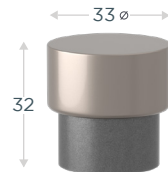

Derived from one of our more classic door lever handle designs, the Flute, Turnstyle has now introduced two sizes of cabinet knob to join the family. The Flute has a beautifully tapered form with a subtle but decorative brass ring to enhance the shape and offer a practical grip.

AMALFINE

MEDIUM FLUTE- D4001

LARGE FLUTE- D5569

MEDIUM CARTRIDGE- D9099

LARGE CARTRIDGE- D8159

STOPPLE- D9780

NAME	CODE	DIA (mm)	PROJECTION (mm)mm
MEDIUM FLUTE	D4001	26	36
LARGE FLUTE	D5569	30	36
MEDIUM CARTRIDGE	D9099	25	36
LARGE CARTRIDGE	D8159	28	36
STOPPLE	D9780	33	32