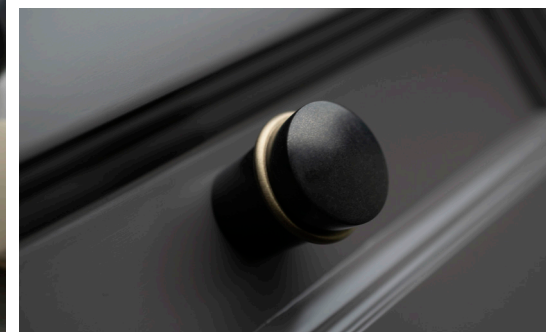

AMALFINE™ CABINET KNOBS

CARTRIDGE, STOPPLE & FLUTE

The Cartridge was inspired by a modern-day shotgun cartridge. What really caught Christina's eye when studying her inspiration was the outer brass casing, complete with a 1mm leading edge.

With a multitude of mid-century objects making a comeback within the interior market, the Stopple was largely inspired by this trend movement. A movement that largely came from post war America, moving across into Europe/Scandinavia, objects such as lamps and vases particularly caught Christina's attention for their unusual shape combinations and bright appeal.

Derived from one of our more classic door lever handle designs, the Flute, Turnstyle has now introduced two sizes of cabinet knob to join the family. The Flute has a beautifully tapered form with a subtle but decorative brass ring to enhance the shape and offer a practical grip.