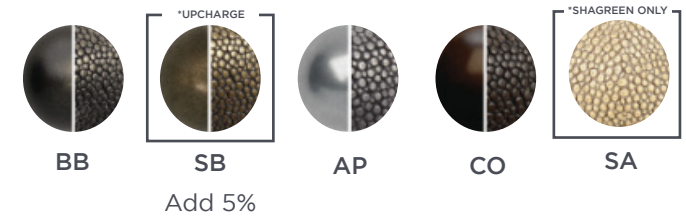

Stacked Wire - P6587

Projection: 65mm | 52mm Flat Rose

Stacked Barrel - P4224

Projection: 65mm | 52mm Flat Rose

Stacked Shagreen - P6702

Projection: 65mm | 52mm Flat Rose

Stacked Faceted - P6200

Projection: 65mm | 52mm Flat Rose

NAME	CODE	QTY
STACKED WOVEN	P6711	PAIR
STACKED BARREL	P4224	PAIR
STACKED FACETED	P6200	PAIR
STACKED WIRE	P6587	PAIR
STACKED SHAGREEN	P6702	PAIR
BITE ON 52MM FLAT ROSE	S8007	P/SET

AMALFINE GRIP FINISHES