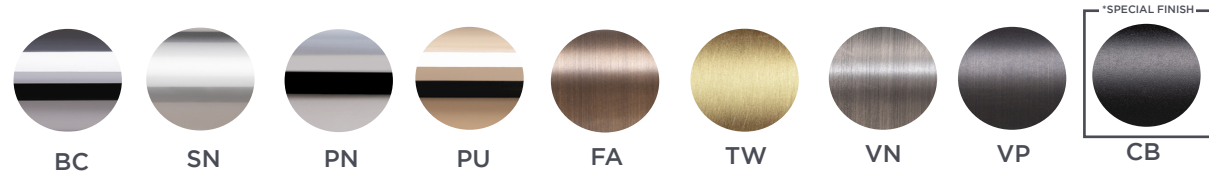

The creation consists of bold designs, stacked between two slim layers of brass and set on a contemporary rose. Cabinet knobs, in the same finishes, are also available to co-ordinate with the door knobs.

SOLID AND HAMMERED

Stacked Barrel Solid - S9200

Projection: 65mm | 52mm Flat Rose

Stacked Barrel Hammered - HS9200

Projection: 65mm | 52mm Flat Rose

NAME	CODE	UoM
STACKED BARREL - SOLID	S9200	PAIR
STACKED BARREL - HAMMERED	HS9200	PAIR
BITE ON 52MM FLAT ROSE	S8007	P/SET

HAMMERED FINISHES

METAL FINISHES

ACCESSORIES

BITE ON 52MM FLAT ROSE - S8007

TURNSTYLE
DESIGNS

AMALFINE

Stacked Woven - P6711

Projection: 65mm | 52mm Flat Rose