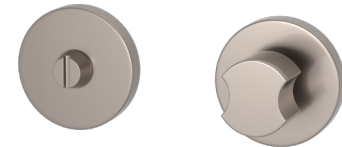

The creation consists of bold designs, stacked between two slim layers of brass and set on a contemporary rose. Cabinet knobs, in the same finishes, are also available to co-ordinate with the door knobs.

SOLID AND HAMMERED

Stacked Barrel Solid - S9200

Projection: 65mm | 52mm Flat Rose

Stacked Barrel Hammered - HS9200

Projection: 65mm | 52mm Flat Rose

NAME	CODE	UoM
STACKED BARREL - SOLID	S9200	PAIR
STACKED BARREL - HAMMERED	HS9200	PAIR
BITE ON 52MM FLAT ROSE	S8007	P/SET

HAMMERED FINISHES

METAL FINISHES

ACCESSORIES

BITE ON 52MM FLAT ROSE - S8007

TURNSTYLE
DESIGNS

AMALFINE

Stacked Woven - P6711

Projection: 65mm | 52mm Flat Rose

Stacked Wire - P6587

Projection: 65mm | 52mm Flat Rose

Stacked Barrel - P4224

Projection: 65mm | 52mm Flat Rose

Stacked Shagreen - P6702

Projection: 65mm | 52mm Flat Rose

Stacked Faceted - P6200

Projection: 65mm | 52mm Flat Rose