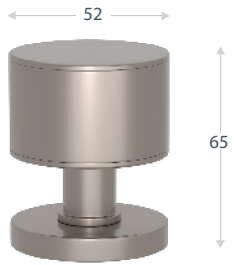

STACKED DOOR KNOBS

The Stacked door knob was designed by Christina Roberts and comes in six of Turnstyle's best-selling Amalfine™ designs as well as leather, solid and hammered brass.

The Stacked Door Knob comes in six Amalfine™ designs; Labyrinth, Woven, Wire, Faceted, Shagreen and Barrel, as well as material finishes of leather, solid brass and the stunning hammered brass.

The creation consists of bold designs, stacked between two slim layers of brass and set on a contemporary rose. Cabinet knobs, in the same finishes, are also available to co-ordinate with the door knobs.

SOLID AND HAMMERED

Stacked Barrel Solid - S9200

Projection: 65mm | 52mm Flat Rose

Stacked Barrel Hammered - HS9200

Projection: 65mm | 52mm Flat Rose

NAME	CODE	UoM
STACKED BARREL - SOLID	S9200	PAIR
STACKED BARREL - HAMMERED	HS9200	PAIR
BITE ON 52MM FLAT ROSE	S8007	P/SET

HAMMERED FINISHES

METAL FINISHES

ACCESSORIES

BITE ON 52MM FLAT ROSE - S8007

TURNSTYLE
DESIGNS

AMALFINE

Stacked Woven - P6711

Projection: 65mm | 52mm Flat Rose