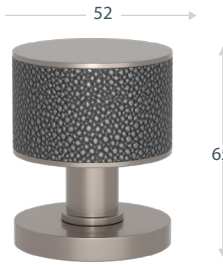

HAMMERED FINISHES

METAL FINISHES

ACCESSORIES

BITE ON 52MM FLAT ROSE - S8007

TURNSTYLE
DESIGNS

AMALFINE

Stacked Woven - P6711

Projection: 65mm | 52mm Flat Rose

Stacked Wire - P6587

Projection: 65mm | 52mm Flat Rose

Stacked Barrel - P4224

Projection: 65mm | 52mm Flat Rose

Stacked Shagreen - P6702

Projection: 65mm | 52mm Flat Rose

Stacked Faceted - P6200

Projection: 65mm | 52mm Flat Rose

NAME	CODE	QTY
STACKED WOVEN	P6711	PAIR
STACKED BARREL	P4224	PAIR
STACKED FACETED	P6200	PAIR
STACKED WIRE	P6587	PAIR
STACKED SHAGREEN	P6702	PAIR
BITE ON 52MM FLAT ROSE	S8007	P/SET

AMALFINE GRIP FINISHES

METAL FINISHES

ACCESSORIES

BITE ON 52MM FLAT ROSE - S8007

LEATHER

Stacked Barrel Leather - R4224

Projection: 65mm | 52mm Flat Rose

NAME	CODE	QTY
STACKED BARREL - LEATHER	R4224	PAIR
BITE ON 52MM FLAT ROSE	S8007	P/SET