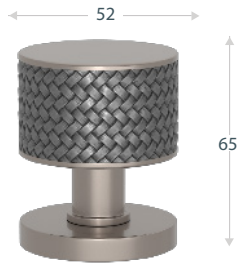

SOLID AND HAMMERED

Stacked Barrel Solid - S9200

Projection: 65mm | 52mm Flat Rose

Stacked Barrel Hammered - HS9200

Projection: 65mm | 52mm Flat Rose

NAME	CODE	UoM
STACKED BARREL - SOLID	S9200	PAIR
STACKED BARREL - HAMMERED	HS9200	PAIR
BITE ON 52MM FLAT ROSE	S8007	P/SET

HAMMERED FINISHES

METAL FINISHES

ACCESSORIES

BITE ON 52MM FLAT ROSE - S8007

TURNSTYLE
DESIGNS

AMALFINE

Stacked Woven - P6711

Projection: 65mm | 52mm Flat Rose

Stacked Wire - P6587

Projection: 65mm | 52mm Flat Rose

Stacked Barrel - P4224

Projection: 65mm | 52mm Flat Rose

Stacked Shagreen - P6702

Projection: 65mm | 52mm Flat Rose

Stacked Faceted - P6200

Projection: 65mm | 52mm Flat Rose

METAL FINISHES

ACCESSORIES

BITE ON 52MM FLAT ROSE - S8007

LEATHER

Stacked Barrel Leather - R4224

Projection: 65mm | 52mm Flat Rose

NAME	CODE	QTY
STACKED BARREL - LEATHER	R4224	PAIR
BITE ON 52MM FLAT ROSE	S8007	P/SET