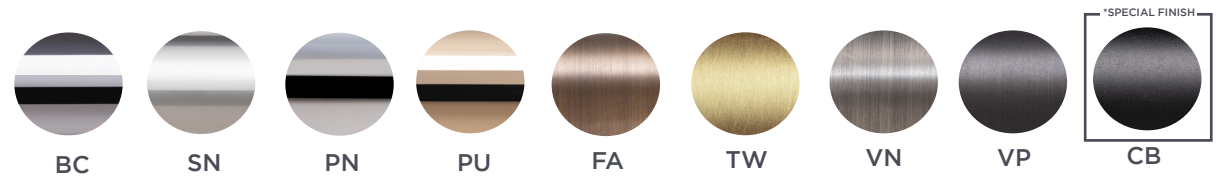

METAL FINISHES

ACCESSORIES

BITE ON 52MM FLAT ROSE - S8007