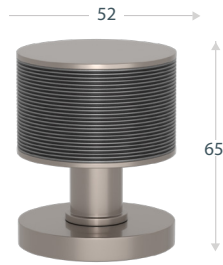

SOLID AND HAMMERED

Stacked Barrel Solid - S9200

Projection: 65mm | 52mm Flat Rose

Stacked Barrel Hammered - HS9200

Projection: 65mm | 52mm Flat Rose

NAME	CODE	UoM
STACKED BARREL - SOLID	S9200	PAIR
STACKED BARREL - HAMMERED	HS9200	PAIR
BITE ON 52MM FLAT ROSE	S8007	P/SET

HAMMERED FINISHES

METAL FINISHES

ACCESSORIES

BITE ON 52MM FLAT ROSE - S8007

TURNSTYLE
DESIGNS

AMALFINE

Stacked Woven - P6711

Projection: 65mm | 52mm Flat Rose

Stacked Wire - P6587

Projection: 65mm | 52mm Flat Rose

Stacked Barrel - P4224

Projection: 65mm | 52mm Flat Rose

Stacked Shagreen - P6702

Projection: 65mm | 52mm Flat Rose

Stacked Faceted - P6200

Projection: 65mm | 52mm Flat Rose