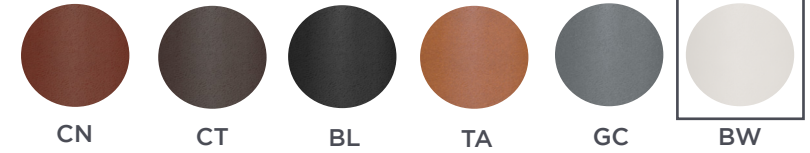

LEATHER GRIP FINISHES