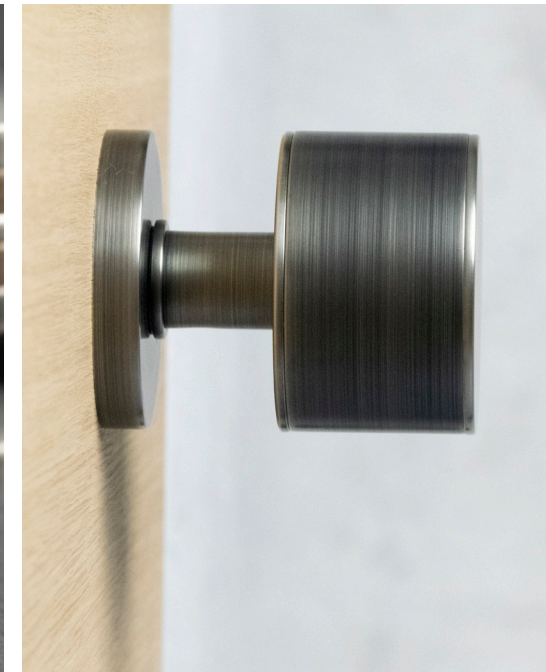

STACKED DOOR KNOBS

The Stacked door knob was designed by Christina Roberts and comes in six of Turnstyle's best-selling Amalfine™ designs as well as leather, solid and hammered brass.

The Stacked Door Knob comes in six Amalfine™ designs; Labyrinth, Woven, Wire, Faceted, Shagreen and Barrel, as well as material finishes of leather, solid brass and the stunning hammered brass.

The creation consists of bold designs, stacked between two slim layers of brass and set on a contemporary rose. Cabinet knobs, in the same finishes, are also available to co-ordinate with the door knobs.

SOLID AND HAMMERED

Stacked Barrel Solid - S9200

Projection: 65mm | 52mm Flat Rose

Stacked Barrel Hammered - HS9200

Projection: 65mm | 52mm Flat Rose

NAME	CODE	UoM
STACKED BARREL - SOLID	S9200	PAIR
STACKED BARREL - HAMMERED	HS9200	PAIR
BITE ON 52MM FLAT ROSE	S8007	P/SET