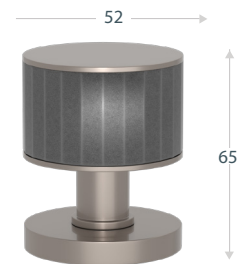

HAMMERED FINISHES

METAL FINISHES

ACCESSORIES

BITE ON 52MM FLAT ROSE - S8007

TURNSTYLE
DESIGNS

AMALFINE

Stacked Woven - P6711

Projection: 65mm | 52mm Flat Rose

Stacked Wire - P6587

Projection: 65mm | 52mm Flat Rose

Stacked Barrel - P4224

Projection: 65mm | 52mm Flat Rose

Stacked Shagreen - P6702

Projection: 65mm | 52mm Flat Rose

Stacked Faceted - P6200

Projection: 65mm | 52mm Flat Rose

NAME	CODE	QTY
STACKED WOVEN	P6711	PAIR
STACKED BARREL	P4224	PAIR
STACKED FACETED	P6200	PAIR
STACKED WIRE	P6587	PAIR
STACKED SHAGREEN	P6702	PAIR
BITE ON 52MM FLAT ROSE	S8007	P/SET

AMALFINE GRIP FINISHES

METAL FINISHES

ACCESSORIES

BITE ON 52MM FLAT ROSE - S8007

LEATHER

Stacked Barrel Leather - R4224

Projection: 65mm | 52mm Flat Rose

NAME	CODE	QTY
STACKED BARREL - LEATHER	R4224	PAIR
BITE ON 52MM FLAT ROSE	S8007	P/SET