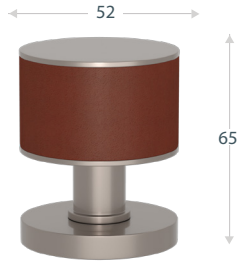

METAL FINISHES

ACCESSORIES

BITE ON 52MM FLAT ROSE - S8007

LEATHER

Stacked Barrel Leather - R4224

Projection: 65mm | 52mm Flat Rose

NAME	CODE	QTY
STACKED BARREL - LEATHER	R4224	PAIR
BITE ON 52MM FLAT ROSE	S8007	P/SET