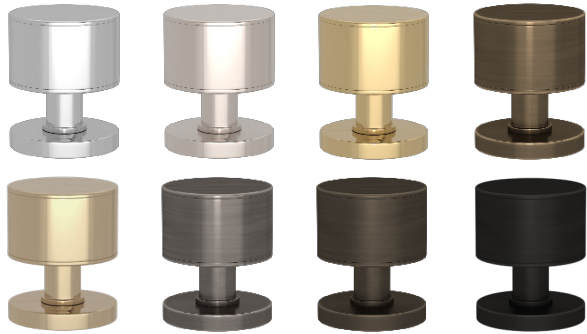

STACKED DOOR KNOBS

The Stacked door knob was designed by Christina Roberts and comes in six of Turnstyle's best-selling Amalfine™ designs as well as leather, solid and hammered brass.

The Stacked Door Knob comes in six Amalfine™ designs; Labyrinth, Woven, Wire, Faceted, Shagreen and Barrel, as well as material finishes of leather, solid brass and the stunning hammered brass.

The creation consists of bold designs, stacked between two slim layers of brass and set on a contemporary rose. Cabinet knobs, in the same finishes, are also available to co-ordinate with the door knobs.

The new designs are a clever fusion of classic and bold, whilst incorporating Turnstyle's trademark mix of materials and finishes. Each of the designs are available in over 54 combinations of materials and finishes, allowing for the perfect fit within an interior design.

SOLID AND HAMMERED

Stacked Barrel Solid - S9200

Projection: 65mm | 52mm Flat Rose

Stacked Barrel Hammered - HS9200

Projection: 65mm | 52mm Flat Rose

NAME	CODE	UoM
STACKED BARREL - SOLID	S9200	PAIR
STACKED BARREL - HAMMERED	HS9200	PAIR
BITE ON 52MM FLAT ROSE	S8007	P/SET