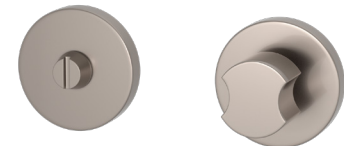

SOLID AND HAMMERED

Stacked Barrel Solid - S9200

Projection: 65mm | 52mm Flat Rose

Stacked Barrel Hammered - HS9200

Projection: 65mm | 52mm Flat Rose

NAME	CODE	UoM
STACKED BARREL - SOLID	S9200	PAIR
STACKED BARREL - HAMMERED	HS9200	PAIR
BITE ON 52MM FLAT ROSE	S8007	P/SET

Stacked Wire - P6587

Projection: 65mm | 52mm Flat Rose

Stacked Barrel - P4224

Projection: 65mm | 52mm Flat Rose

Stacked Shagreen - P6702

Projection: 65mm | 52mm Flat Rose

Stacked Faceted - P6200

Projection: 65mm | 52mm Flat Rose

NAME	CODE	QTY
STACKED WOVEN	P6711	PAIR
STACKED BARREL	P4224	PAIR
STACKED FACETED	P6200	PAIR
STACKED WIRE	P6587	PAIR
STACKED SHAGREEN	P6702	PAIR
BITE ON 52MM FLAT ROSE	S8007	P/SET

AMALFINE GRIP FINISHES

METAL FINISHES

ACCESSORIES

BITE ON 52MM FLAT ROSE - S8007

LEATHER

Stacked Barrel Leather - R4224

Projection: 65mm | 52mm Flat Rose

NAME	CODE	QTY
STACKED BARREL - LEATHER	R4224	PAIR
BITE ON 52MM FLAT ROSE	S8007	P/SET