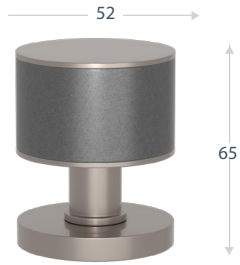

SOLID AND HAMMERED

Stacked Barrel Solid - S9200

Projection: 65mm | 52mm Flat Rose

Stacked Barrel Hammered - HS9200

Projection: 65mm | 52mm Flat Rose

NAME	CODE	UoM
STACKED BARREL - SOLID	S9200	PAIR
STACKED BARREL - HAMMERED	HS9200	PAIR
BITE ON 52MM FLAT ROSE	S8007	P/SET

HAMMERED FINISHES

METAL FINISHES

ACCESSORIES

BITE ON 52MM FLAT ROSE - S8007

TURNSTYLE
DESIGNS

AMALFINE

Stacked Woven - P6711

Projection: 65mm | 52mm Flat Rose

Stacked Wire - P6587

Projection: 65mm | 52mm Flat Rose

Stacked Barrel - P4224

Projection: 65mm | 52mm Flat Rose

Stacked Shagreen - P6702

Projection: 65mm | 52mm Flat Rose

Stacked Faceted - P6200

Projection: 65mm | 52mm Flat Rose